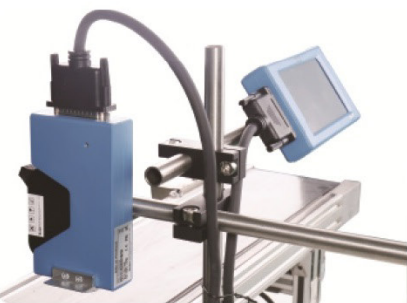

Puede imprimir

Código de Barras, Caracteres, Números, Logos, Fecha/hora, Fecha de expira, Lote, Contador, Código de caja;

Altura de impresión (mm)

1~12.7mm

Velocidad de impresión

0-60 m/min(300 DPI);

Resolucion

50~600DPI

Energía

12V/3A, 36W (Dedicated AC adaptor)

Certificación de Producto

CE、FCC;

Instalación

Dispone de impresión e impresión hacia abajo, los usuarios pueden instalar según sus necesidades, único con sistema antigolpe;

Formato de fecha

Dos tipos de fecha (fecha de producción, fecha de caducidad), puede personalizar el formato de fecha;

Contadores

Contador de ajuste flexible, contadores de sistema personalizados;

Puede Imprimir

Código de barras, Caracteres, Números, Logos, Fecha/Hora, Fecha de expira, Lote, Contador, Codigo de caja;

Códigos de Barras

UPCA, UPCE, EAN13, EAN8, INT25, CODE39, CODE128, EAN 128, PDF417, DATAMATRIX, QR;

Interface

1) 127mm 800*480 pantalla táctil a color LCD;
2) Pantalla con nueva interfaz táctil;

Port

1) USB2.0: Support U-Disk;
2) DB15: For external devices like photocell, synchronizer or alarm kit connection;

Manejo de Tinta

1) Automáticamente reconoce el tipo de tinta, e identifica los parámetros óptimos de impresión;
2) Garantiza el uso de tinta original HP;
3) Sistema de medición automático para el uso de la tinta.

Ambiente

1) Operación: -10°-- +45°C; 10%-85%HR;
2) Almacenamiento: -25°-- +55°C; 10%-90%HR;

Inkjet
Technology

Dimensiones

Elfin ID-C CONTROLADOR: H*W*D: 162*92*31mm / 6.4*3.6*1.3inch 7 PULGADAS

Elfin ID-C CABEZAL: H*W*D: 133*133*55mm / 5.2*5.2*2.2 pulgadas

Elfin ID-C CABLE: 1.2m.

COROIMPORT

Calle Luis Galvani 381 Urb. Sta. Rosa - ATE

Teléfono: 326-7720 , 991 016 944

www.coroimport.com